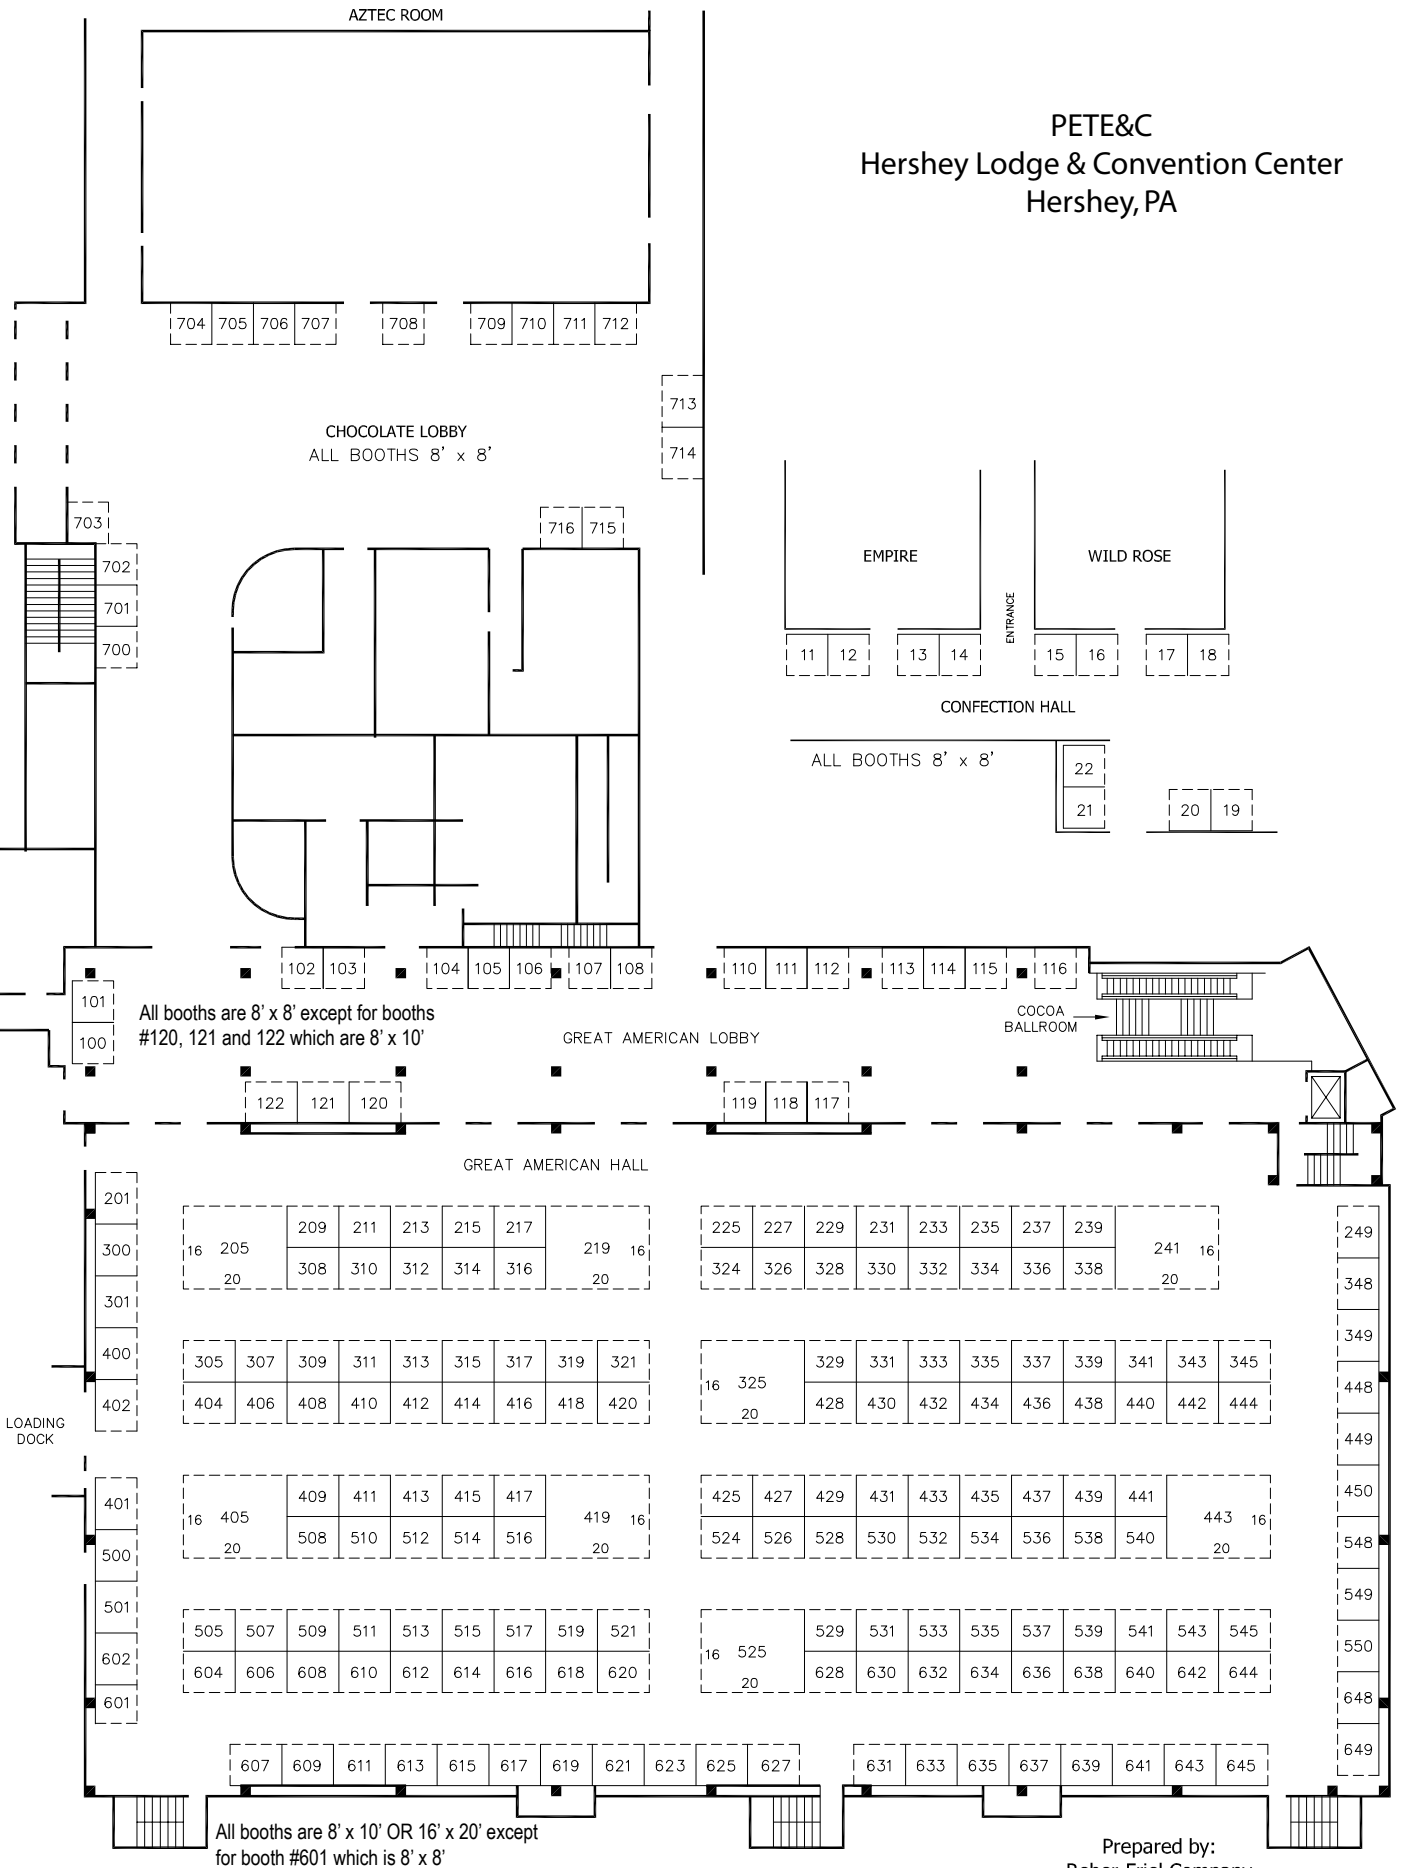

PETE&C Hershey Lodge & Convention Center Hershey, PA

All booths are 8' x 8' except for booths #120, 121 and 122 which are 8' x 10'

All booths are 8' x 10' OR 16' x 20' except for booth #601 which is 8' x 8'